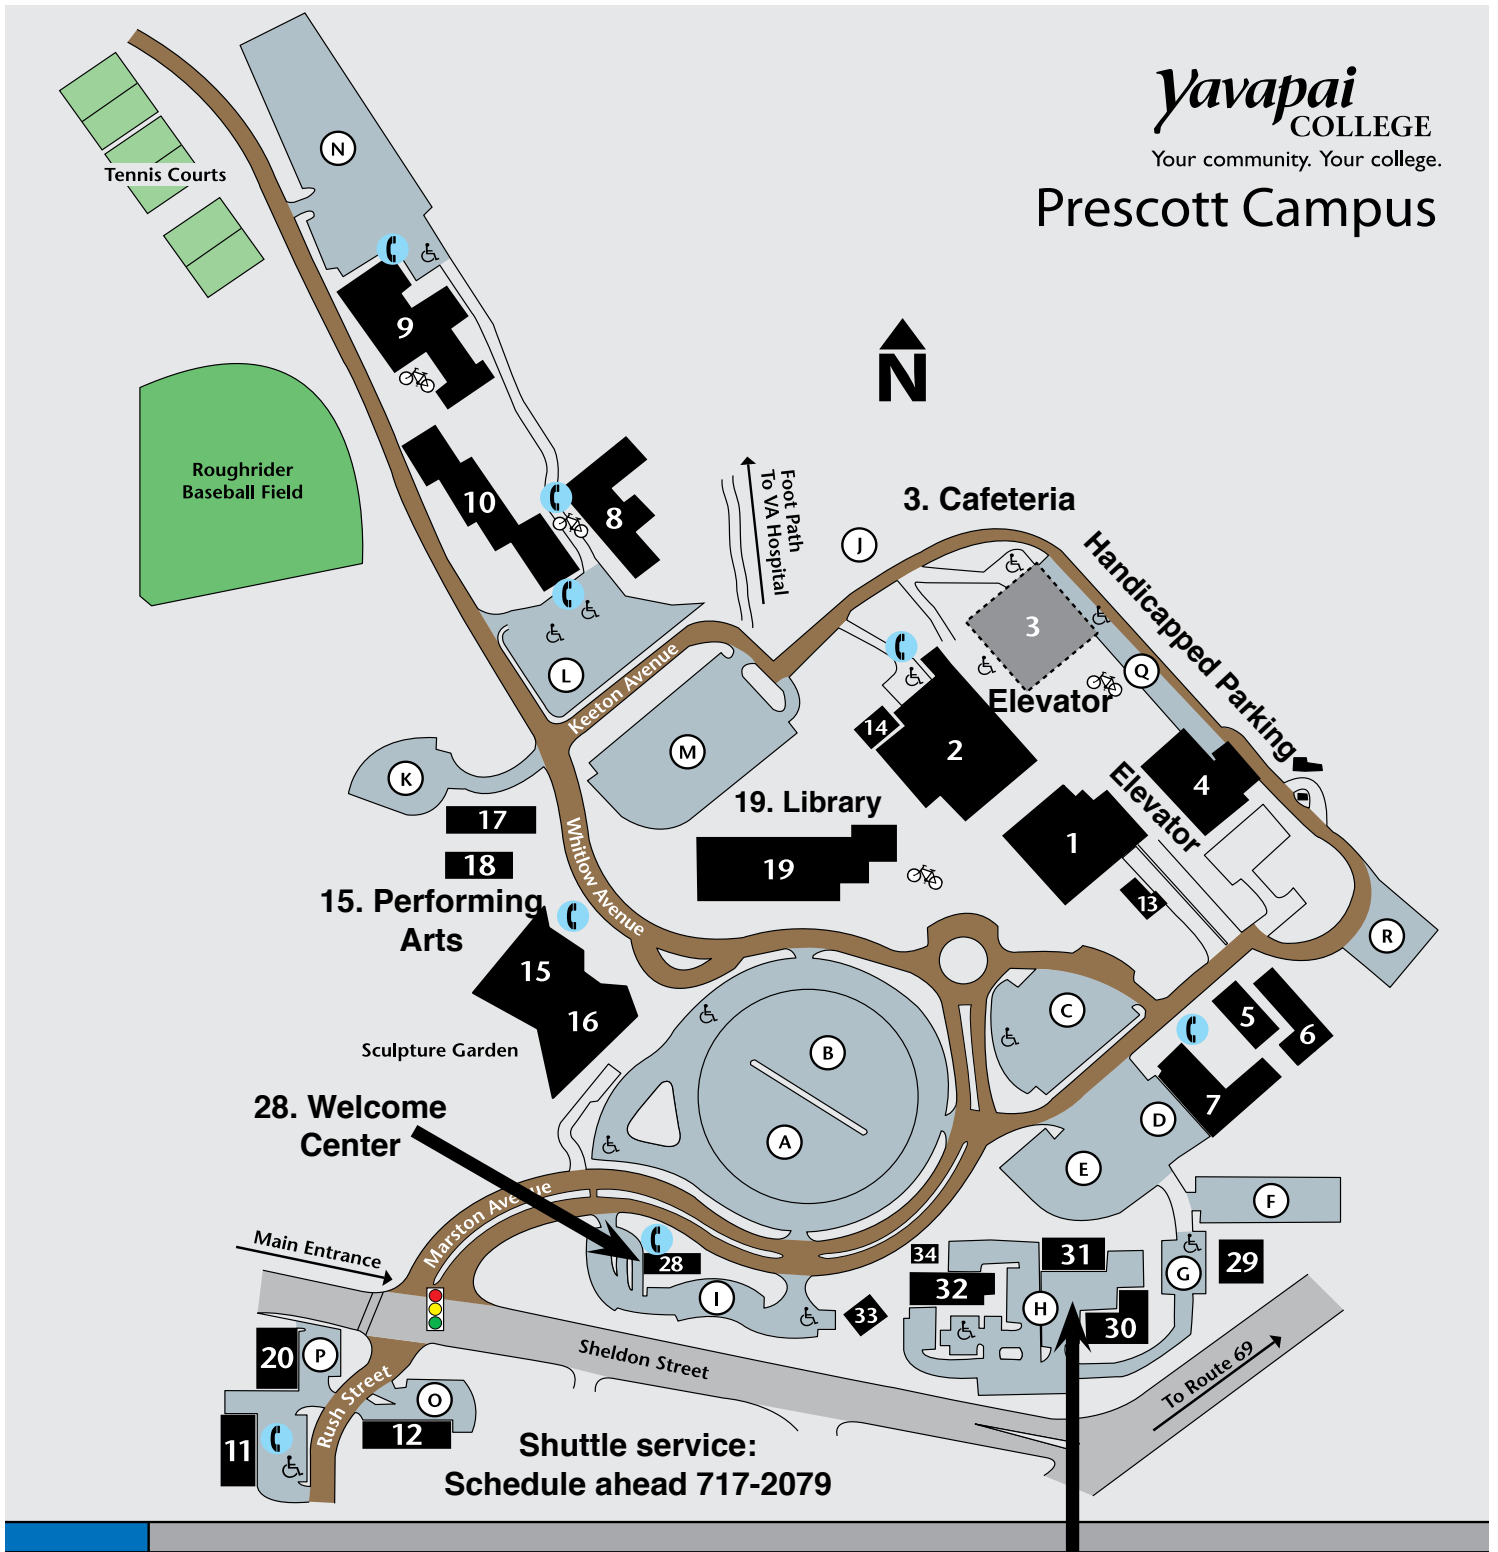

Prescott Campus

31. Osher Lifelong Learning Institute
Parking is available on the side facing Sheldon Street

Osher Lifelong Learning Institute
1100 East Sheldon Street, #6019
Building 31
Prescott, AZ 86301
(928) 717-7634 **www.yc.edu/olli**