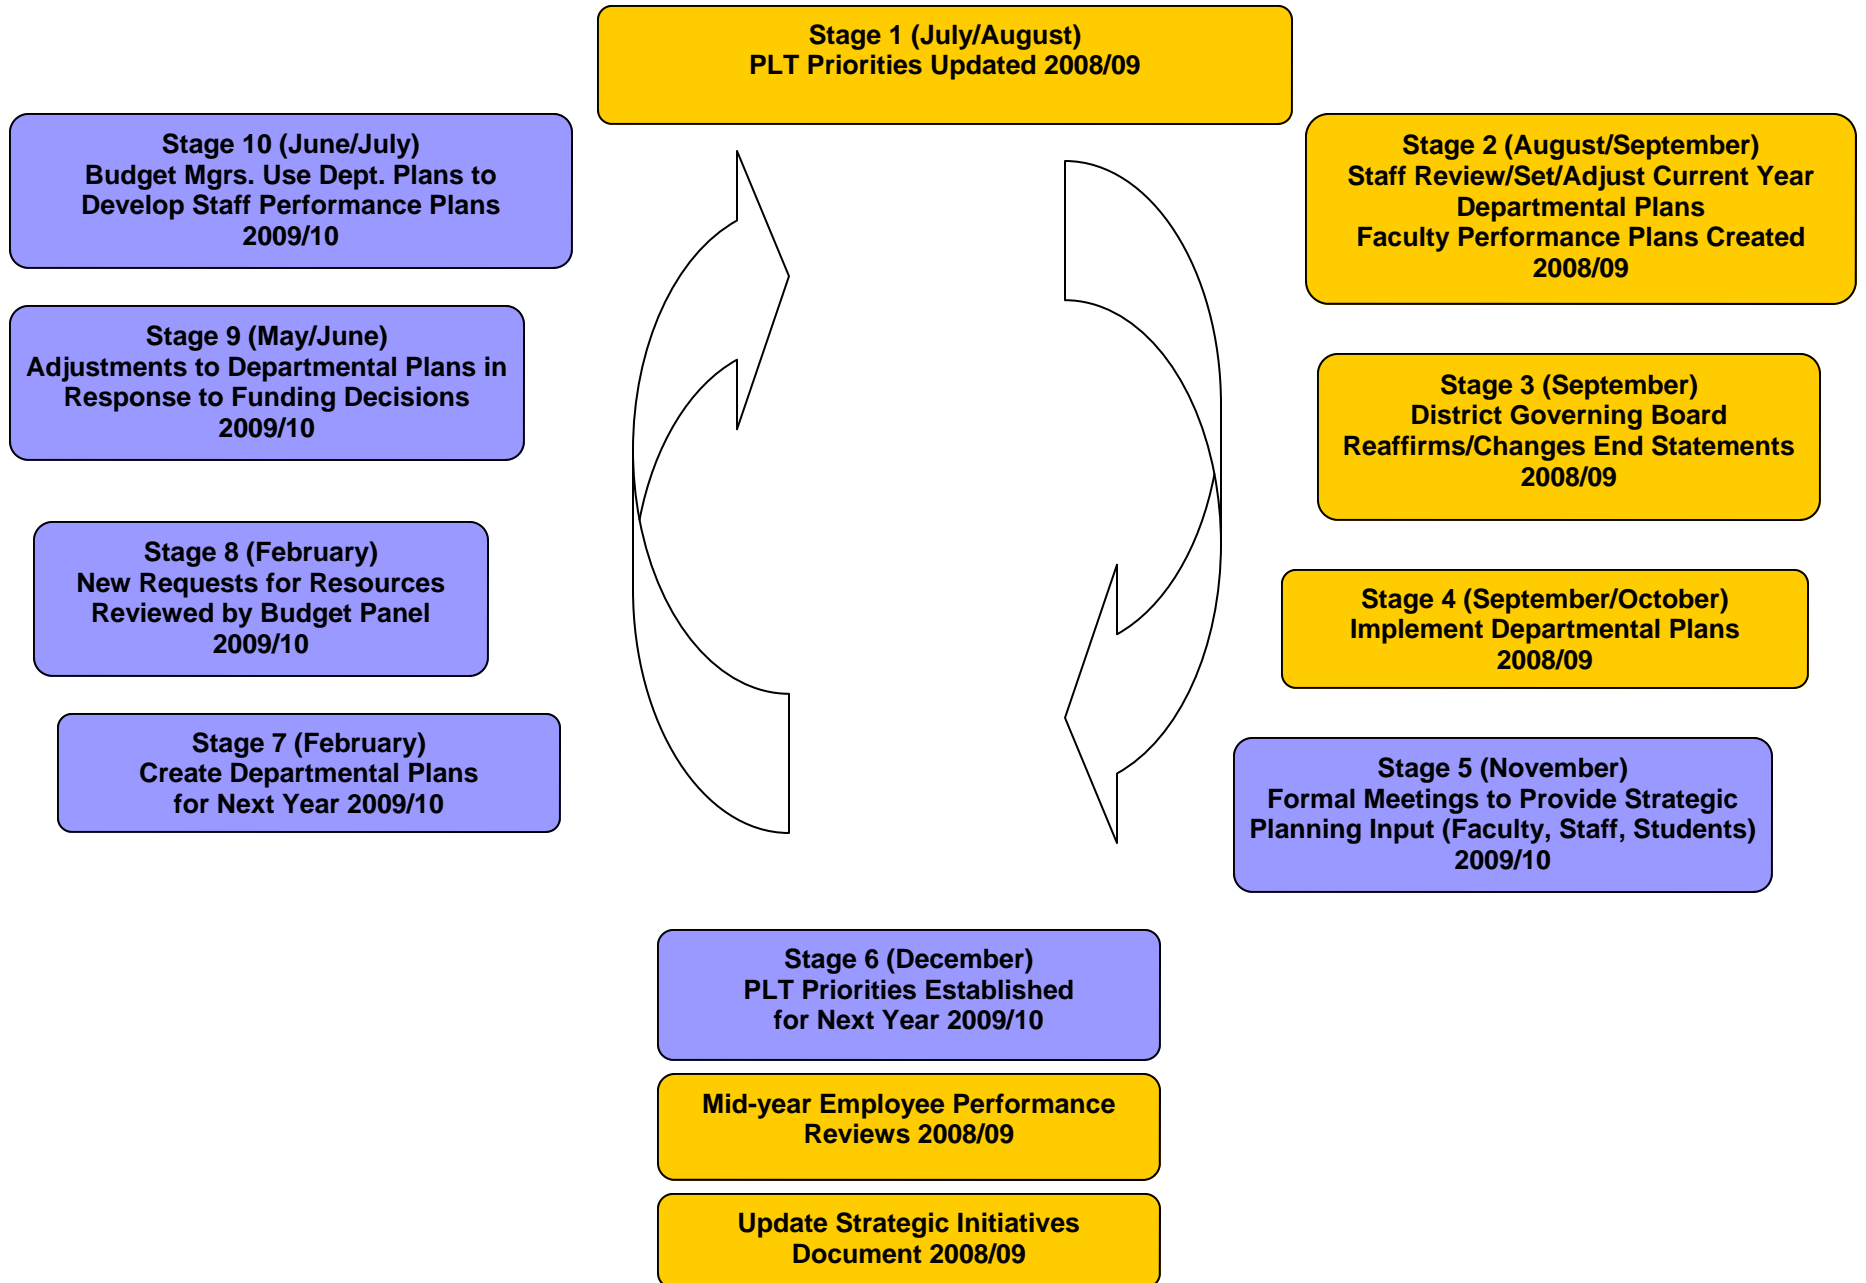

YAVAPAI COLLEGE PLANNING CYCLE (as of 08/06/08)

The Planning Cycle Derives from the District Governing Board's Direction

This color represents planning for the next fiscal year

This color represents planning for the current fiscal year