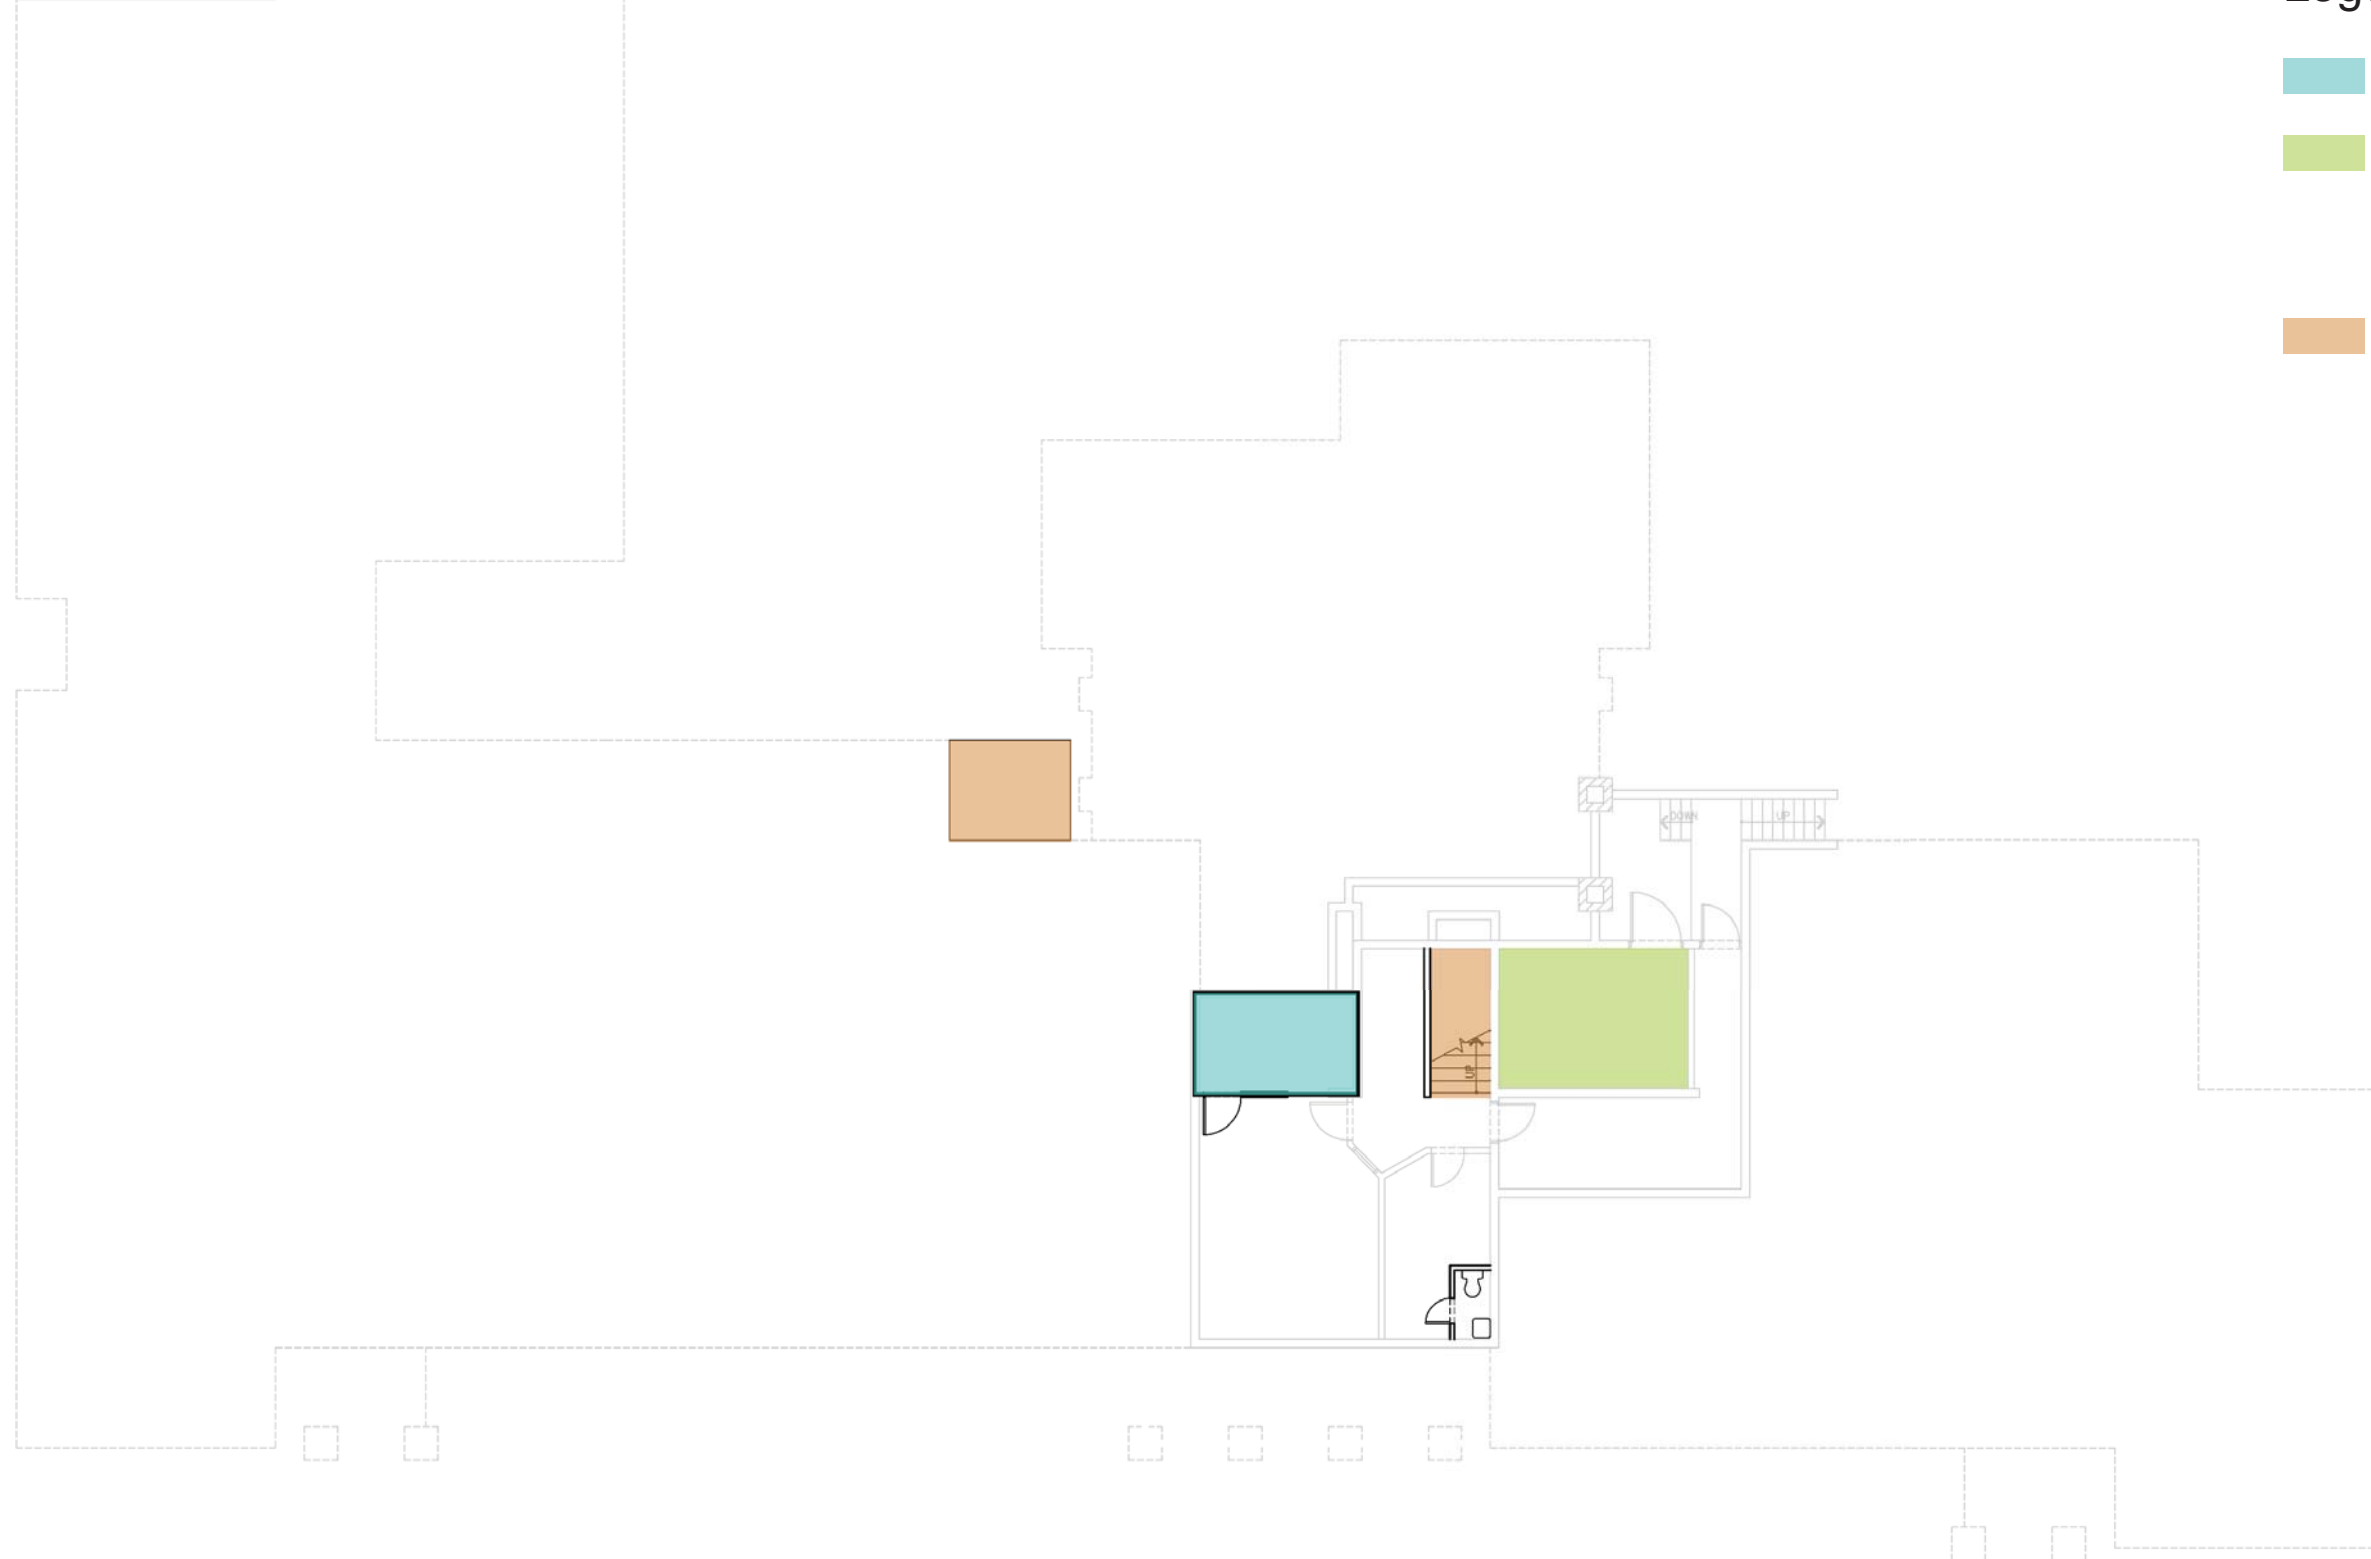

Legend:

- Lounge
- Mechanical /
Telecommunications
Distribution
- Elevator / Stairs

Legend:

-  Lounge
-  Lobby / Entry
-  ADA restrooms
-  Accessible Room
-  Laundry
-  Study Room
-  Hall Director Apartment
-  Elevator / Stairs

Legend:

- Lounge (below)
- Lobby / Entry (below)
- ADA restrooms
- Accessible Room
- Laundry
- Study Room
- Elevator / Stairs

- LEGEND:**
- Tile - PT-1
 - Carpet Tile - CPT-T
 - Broadloom Tile - CPT
 - Restroom Tile - PT-2
 - Accent Paint, P-2
 - Accent Paint, P-5
 - Accent Paint, P-3
 - Field Paint, P-1

color palette inspired from other buildings on campus :

Yavapai COLLEGE

Kachina Lobby

Kachina Room