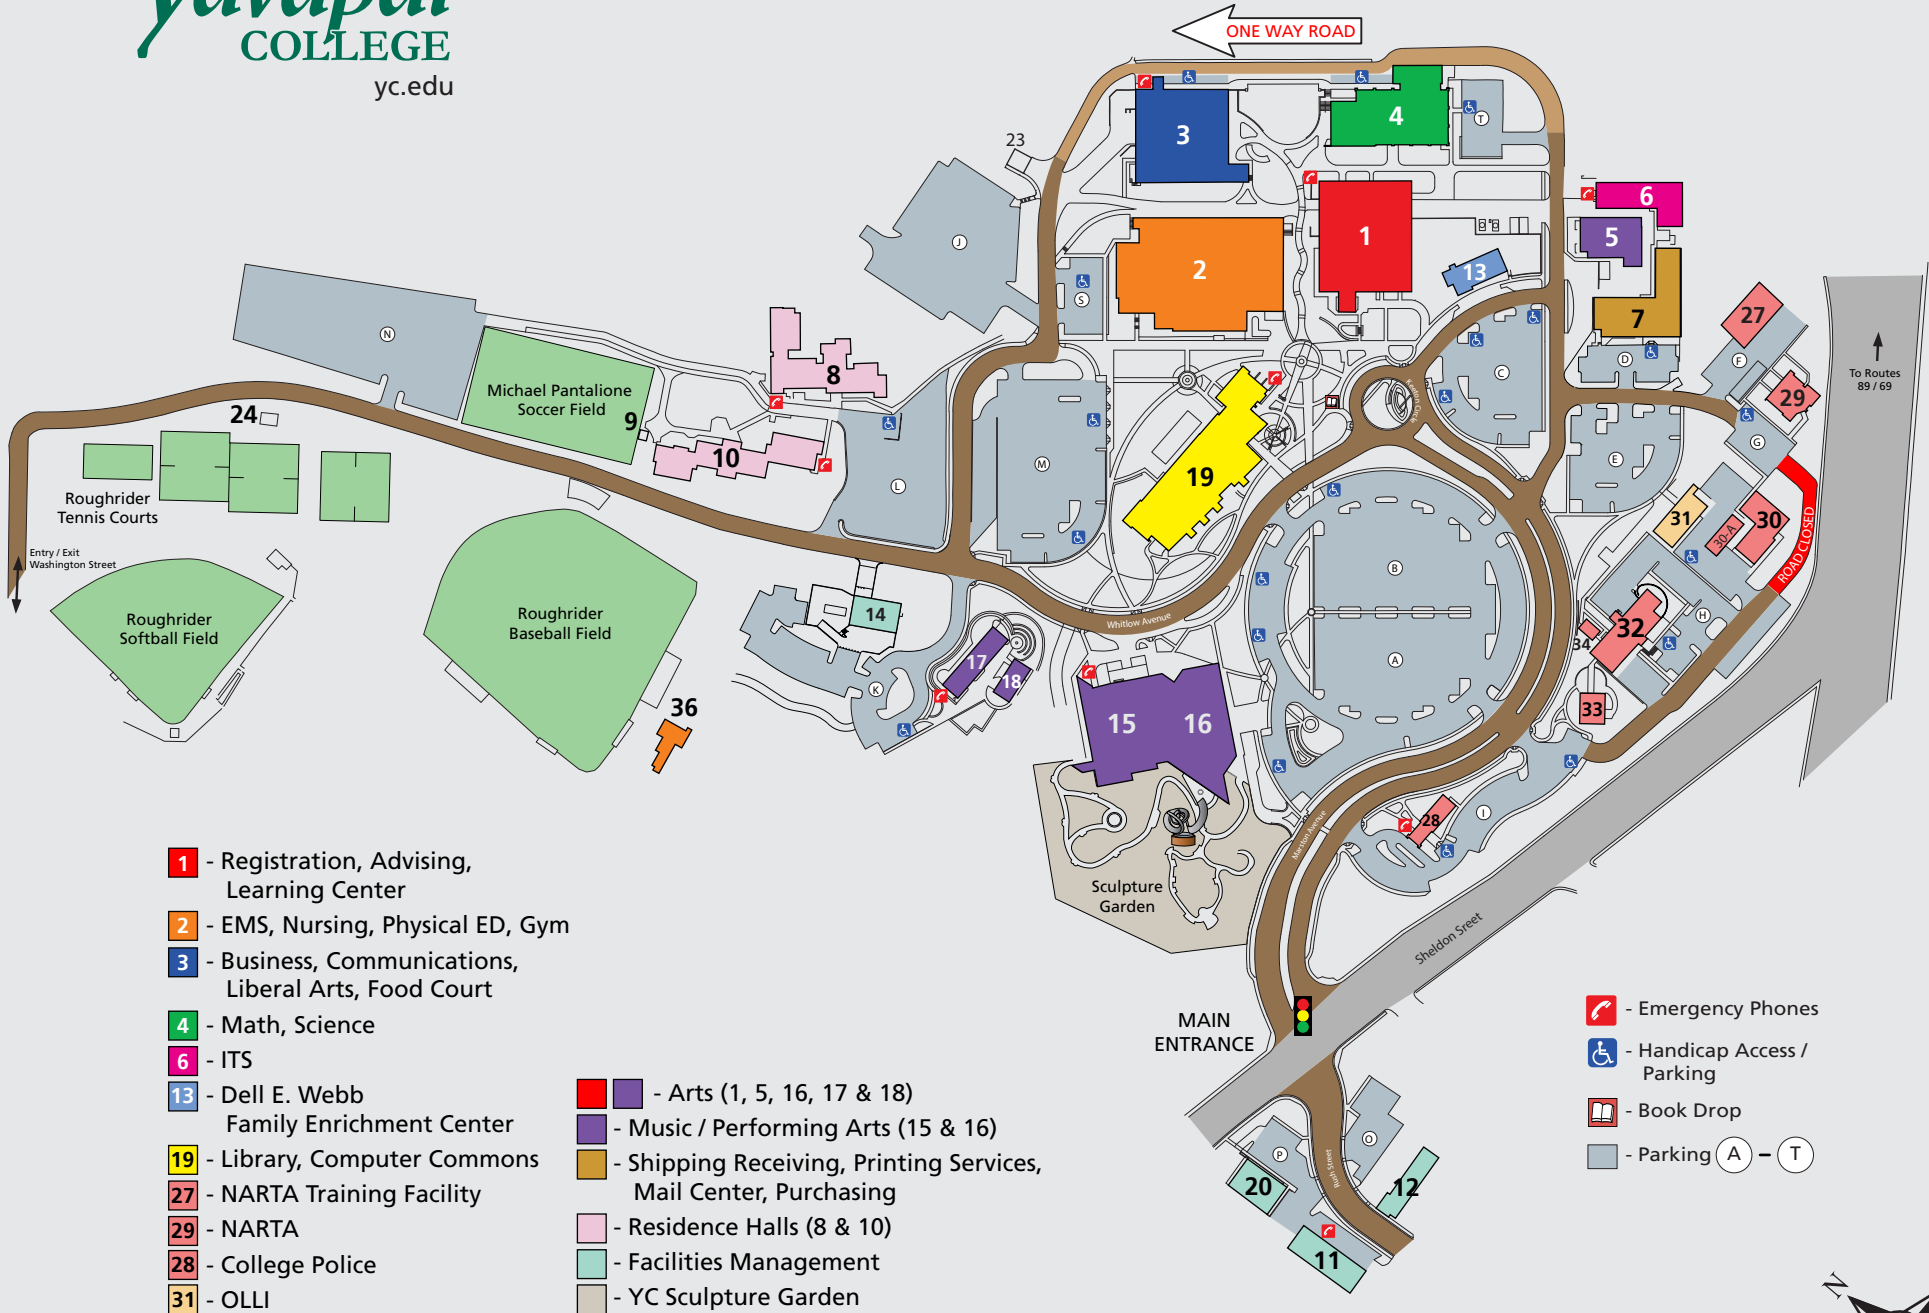

Prescott Campus

- 1** - Registration, Advising, Learning Center
- 2** - EMS, Nursing, Physical ED, Gym
- 3** - Business, Communications, Liberal Arts, Food Court
- 4** - Math, Science
- 6** - ITS
- 13** - Dell E. Webb Family Enrichment Center
- 19** - Library, Computer Commons
- 27** - NARTA Training Facility
- 29** - NARTA
- 28** - College Police
- 31** - OLLI

- 5, 16, 17 & 18** - Arts
- 15 & 16** - Music / Performing Arts
- 7** - Shipping Receiving, Printing Services, Mail Center, Purchasing
- 8 & 10** - Residence Halls
- 11** - Facilities Management
- 36** - YC Sculpture Garden

- Emergency Phones
- Handicap Access / Parking
- Book Drop
- Parking (A - T)