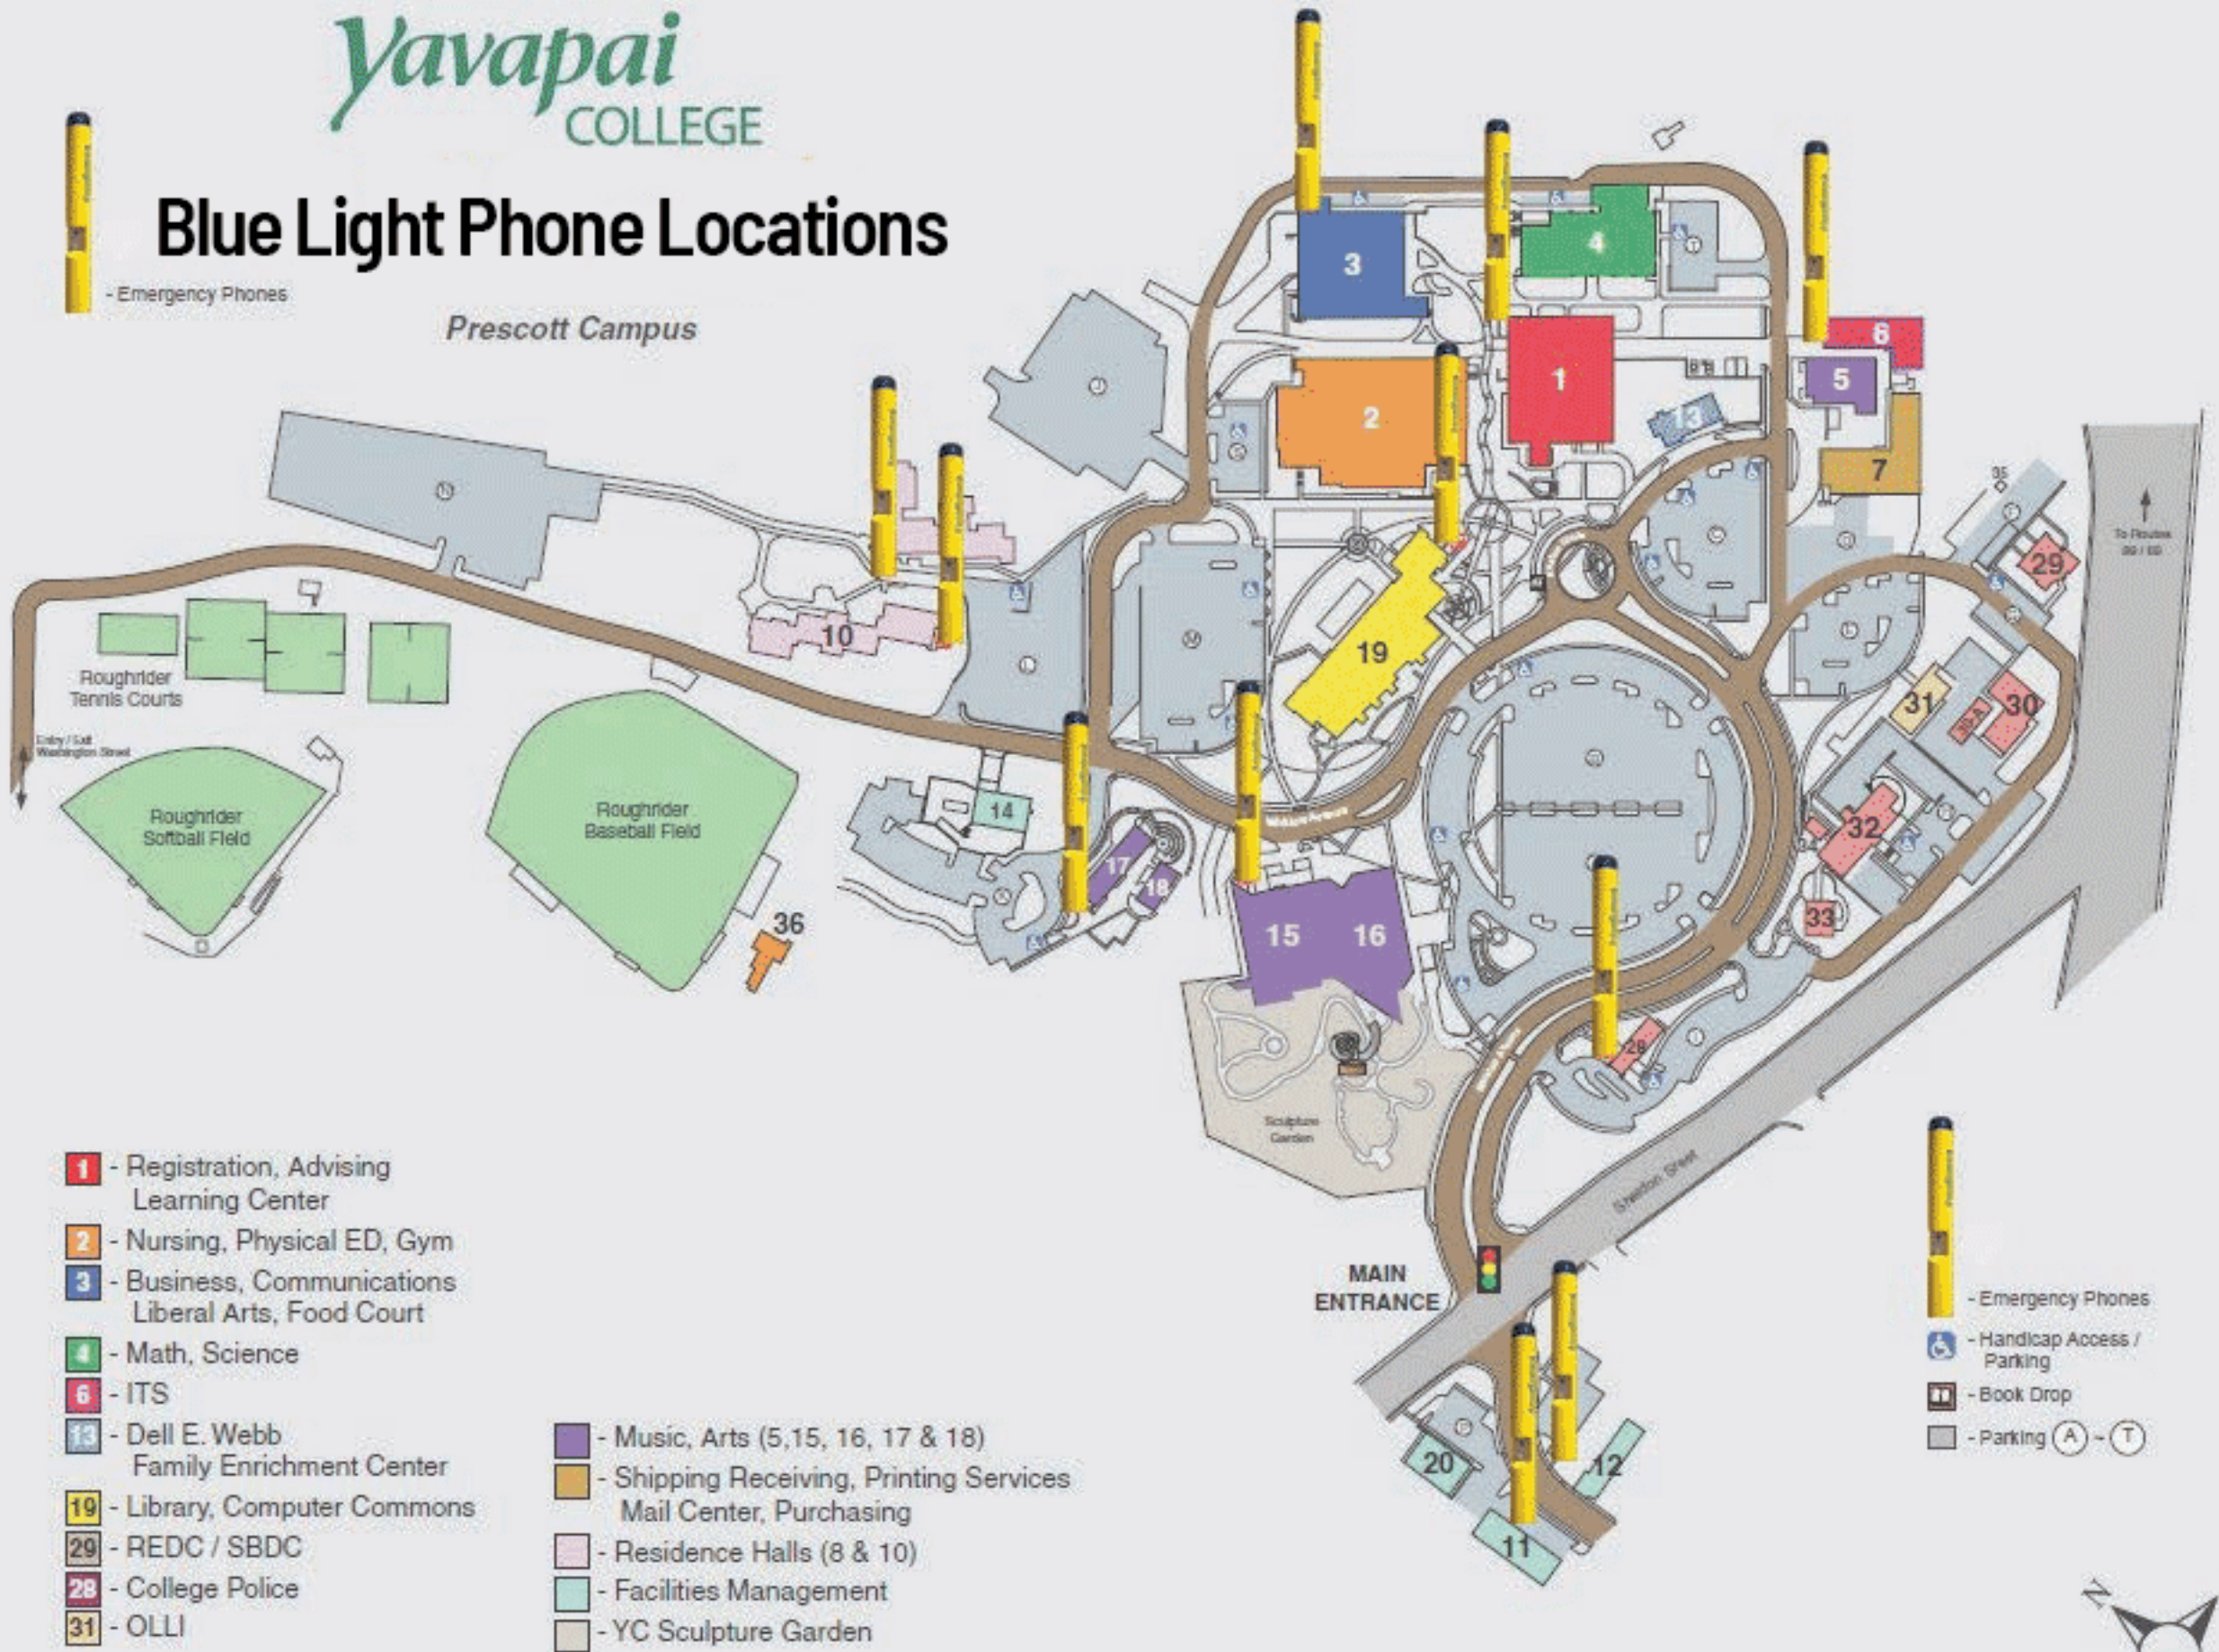

Blue Light Phone Locations

- Emergency Phones

Prescott Campus

- 1** - Registration, Advising Learning Center
- 2** - Nursing, Physical ED, Gym
- 3** - Business, Communications Liberal Arts, Food Court
- 4** - Math, Science
- 6** - ITS
- 13** - Dell E. Webb Family Enrichment Center
- 19** - Library, Computer Commons
- 29** - REDC / SBDC
- 28** - College Police
- 31** - OLLI

- 5, 15, 16, 17 & 18** - Music, Arts
- 7** - Shipping Receiving, Printing Services Mail Center, Purchasing
- 8 & 10** - Residence Halls
- 14** - Facilities Management
- 36** - YC Sculpture Garden

- Emergency Phones

- Handicap Access / Parking

- Book Drop

- Parking (A) - (T)