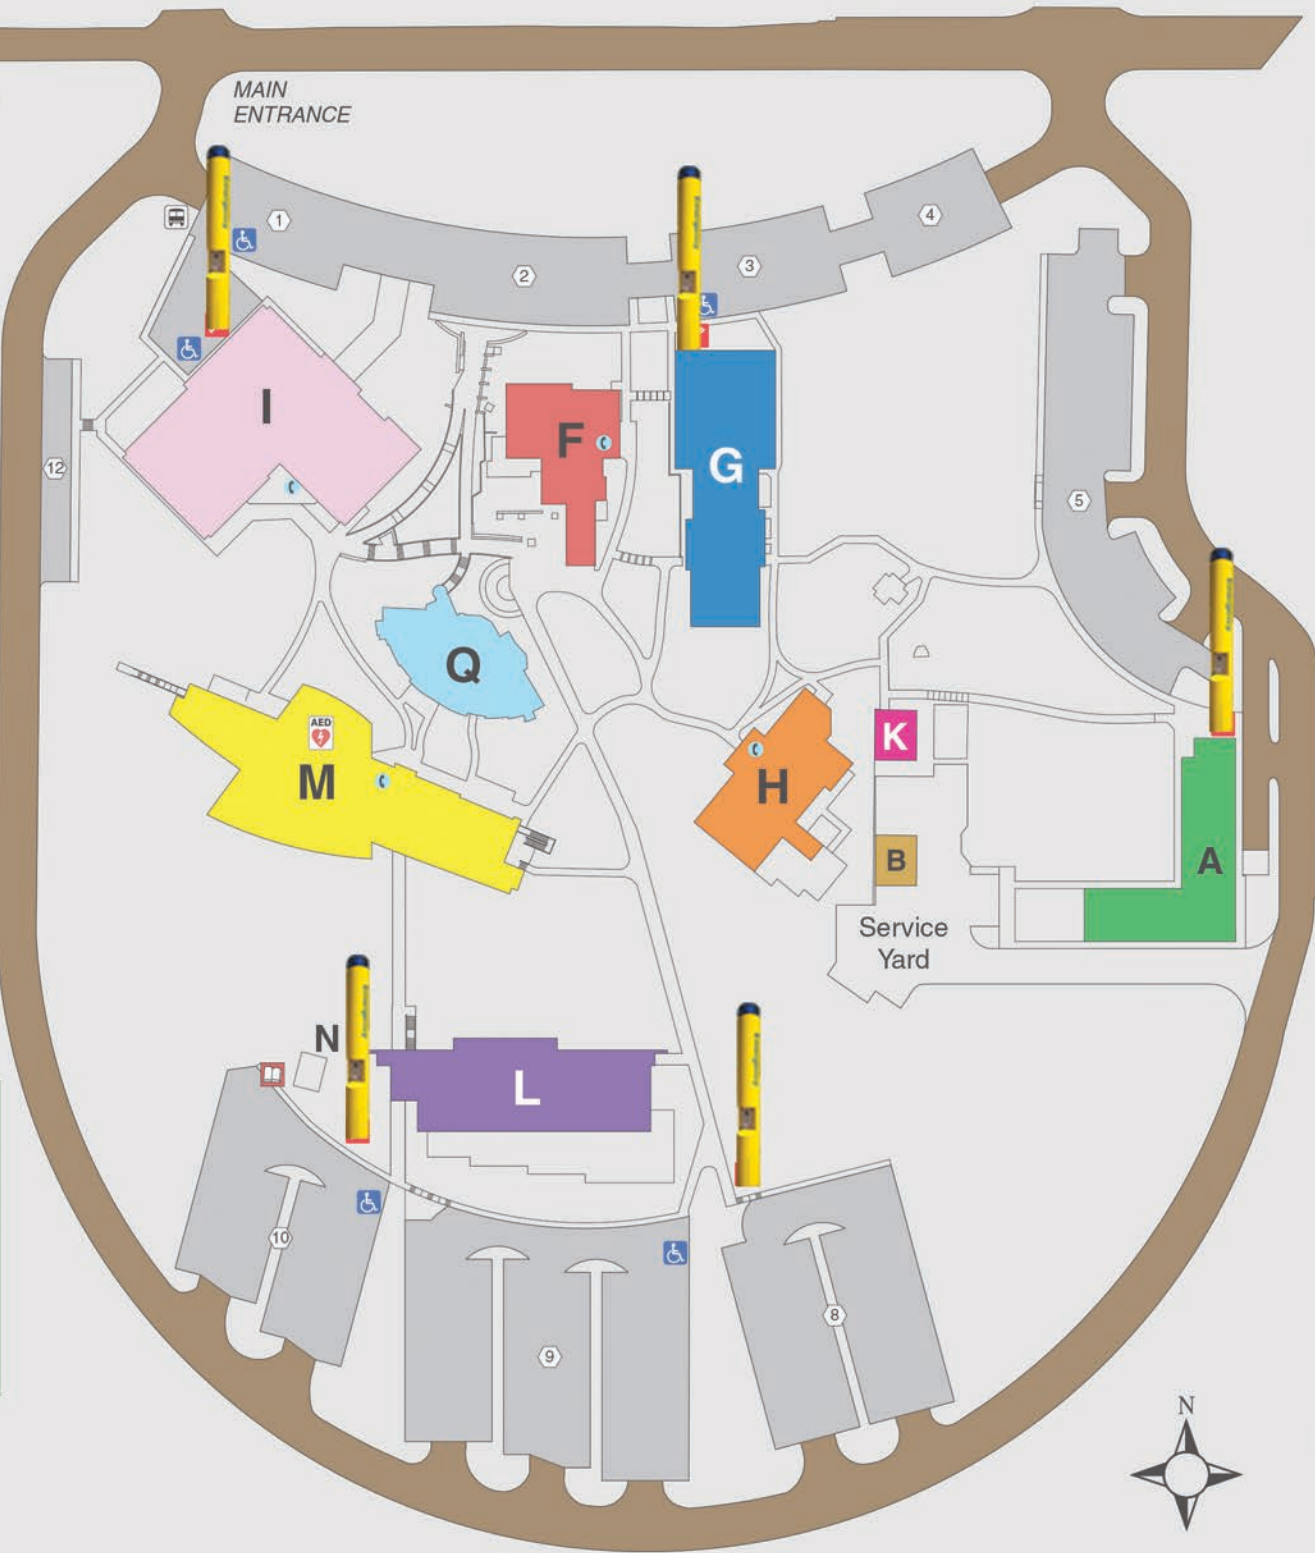

Verde Valley Campus

-  - Emergency Phones
-  - Courtesy Phones
-  - Handicap Access / Parking
-  - Parking 1 - 12
-  - C.A.T.S. Bus Stop
-  - Automated External Defibrillator
-  - Book Drop

- Bldg A**
Central Plant, Deliveries, Facilities, Warehouse
- Bldg B**
Facilities Storage Yard
- Bldg F**
Art Gallery, Cafe, College Police, Student Union
- Bldg G**
Classrooms, Jewelry, ITV Classrooms, REDC/SBDC
- Bldg H**
Art Classrooms
- Bldg I**
Academic Advising, Administration, Assessment / Testing, Business Office, Community Education Disability Resources, Financial Aid, Fitness Center, Foundation, GED, Enrollment Services, Veterans Services
- Bldg K**
Information Technology
- Bldg L - 1st Floor**
Classrooms, Nursing Labs, Offices, Science Labs
- Bldg L - 2nd Floor**
Classrooms, Nursing Labs, Offices, OLLI
- Bldg M - 1st Floor**
Community Room, Computer Lab, Learning Center, Library, Student Support Services Program
- Bldg M - 2nd Floor**
Faculty Offices, G.I.F.T. Center, Classrooms
- Bldg N** - *Greenhouse*
- Bldg O** - *Southwest Wine Center*
- Bldg Q** - *Mabery Pavilion*