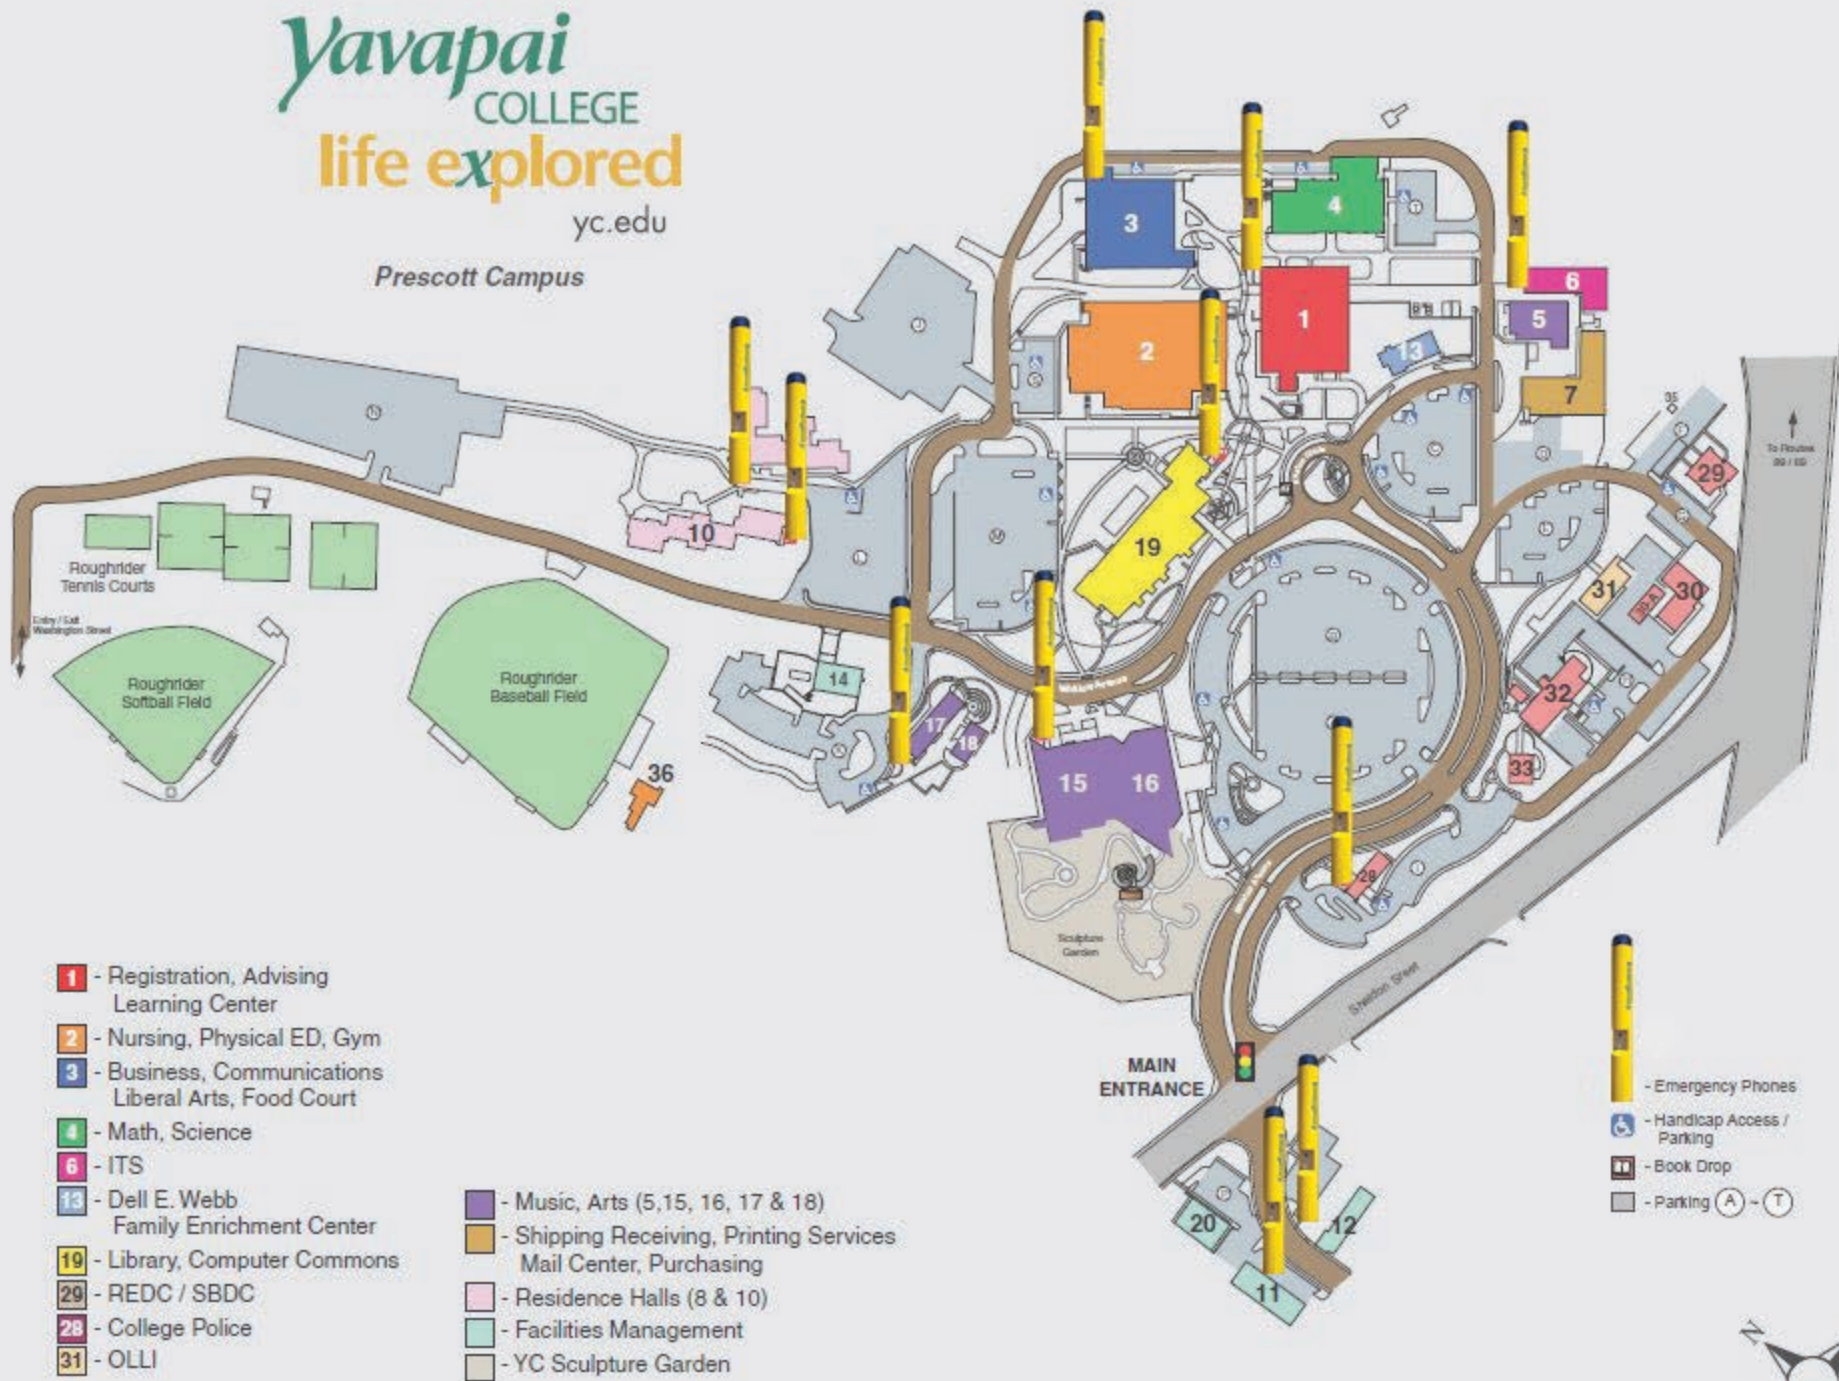

# Yavapai COLLEGE

life explored

yc.edu

Prescott Campus

- 1** - Registration, Advising  
Learning Center
- 2** - Nursing, Physical ED, Gym
- 3** - Business, Communications  
Liberal Arts, Food Court
- 4** - Math, Science
- 6** - ITS
- 13** - Dell E. Webb  
Family Enrichment Center
- 19** - Library, Computer Commons
- 29** - REDC / SBDC
- 28** - College Police
- 31** - OLLI

- 5, 15, 16, 17 & 18** - Music, Arts
- 7** - Shipping Receiving, Printing Services  
Mail Center, Purchasing
- 8 & 10** - Residence Halls
- 14** - Facilities Management
- 36** - YC Sculpture Garden

- Emergency Phones
- Handicap Access /  
Parking
- Book Drop
- Parking (A) - (T)