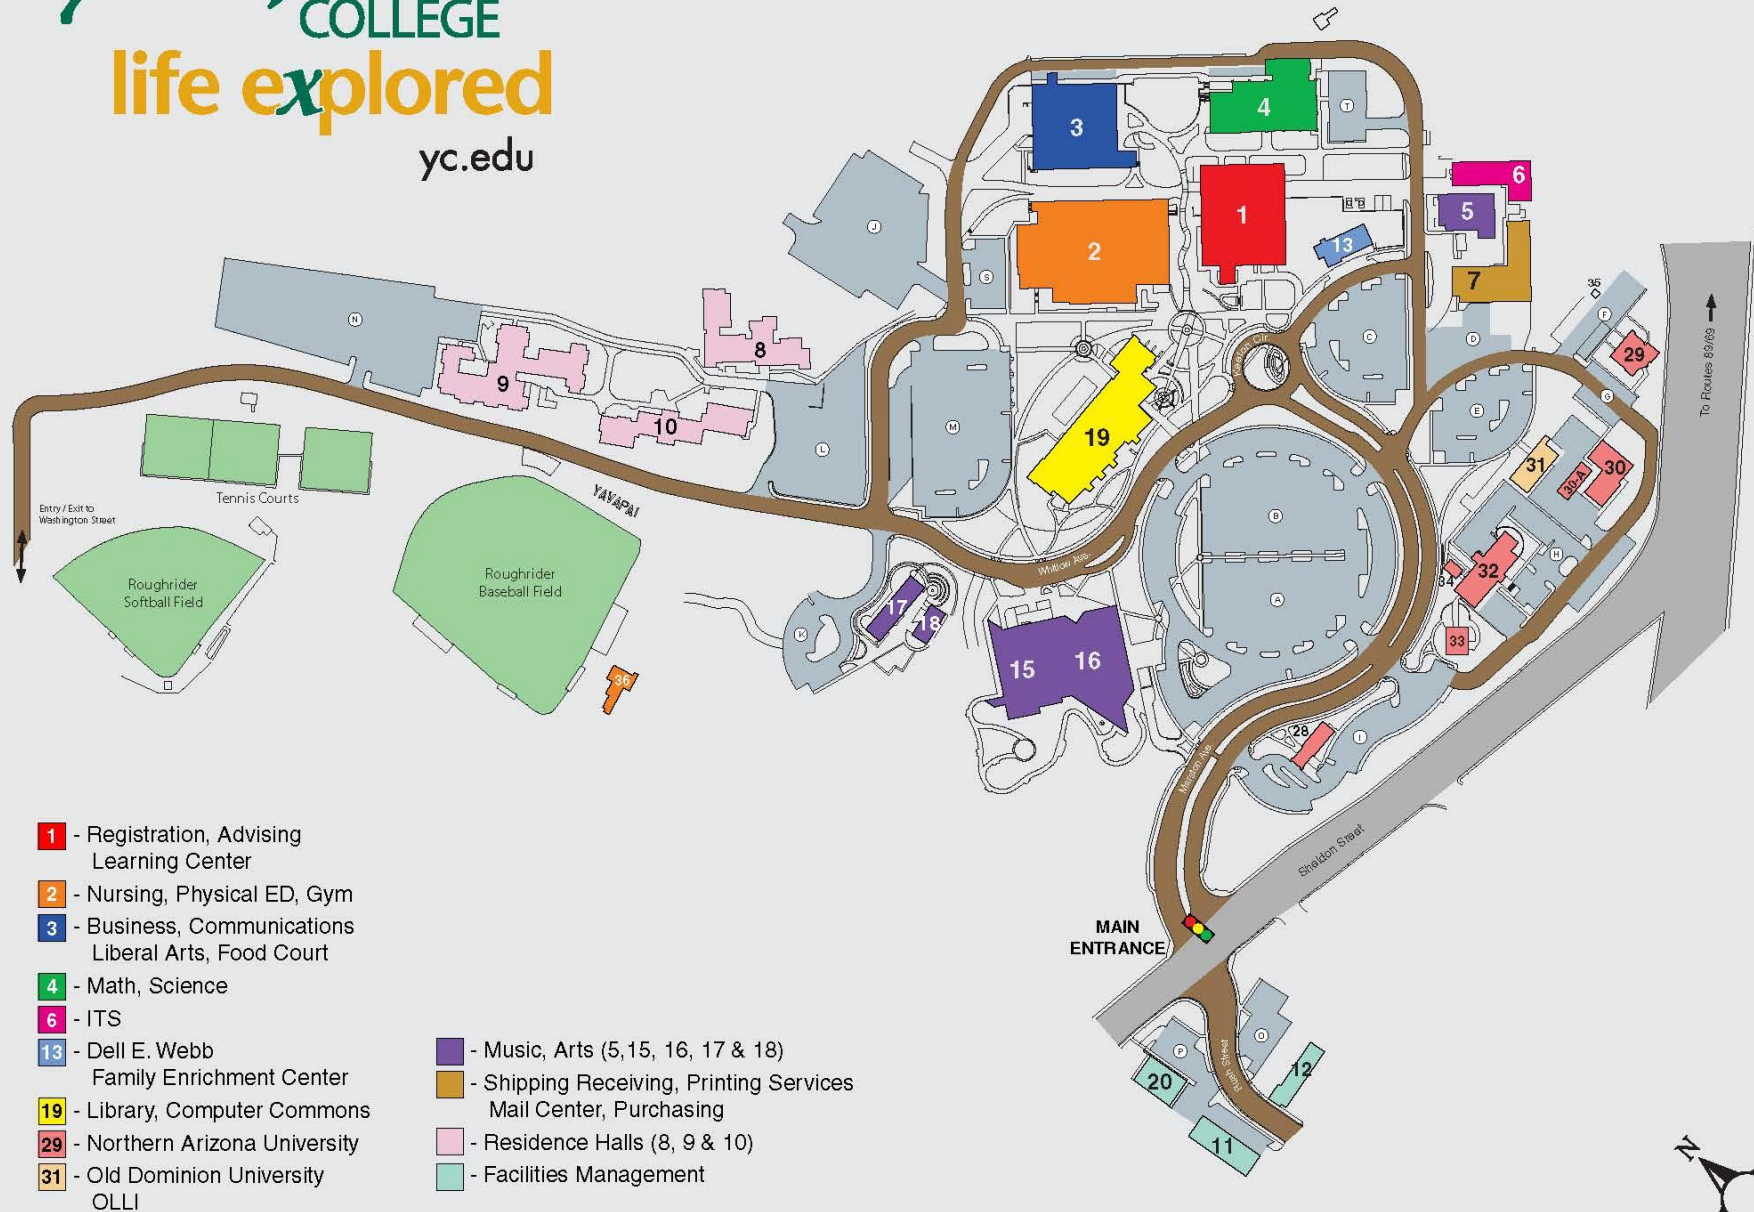

Yavapai COLLEGE

life explored

yc.edu

- 1** - Registration, Advising
Learning Center
- 2** - Nursing, Physical ED, Gym
- 3** - Business, Communications
Liberal Arts, Food Court
- 4** - Math, Science
- 6** - ITS
- 13** - Dell E. Webb
Family Enrichment Center
- 19** - Library, Computer Commons
- 29** - Northern Arizona University
- 31** - Old Dominion University
OLLI
- 5, 15, 16, 17 & 18** - Music, Arts
- 7** - Shipping Receiving, Printing Services
Mail Center, Purchasing
- 8, 9 & 10** - Residence Halls
- 11, 12, 20** - Facilities Management

Campus Phone Numbers

Yavapai College Switchboard 445-7300
..... From campus phones - 0

Osher Lifelong Learning Institute (OLLI) 717-7634
Building 31, Room 110
Email: particia.berlowe@yc.edu
Fax: 717-7635