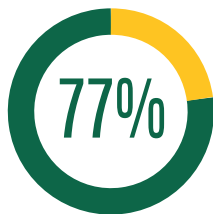

DEMOGRAPHICS OF STUDENTS ENROLLED FOR CREDIT FALL 2024

| | |
|---|-----|
| U.S. Non-resident | <1% |
| Hispanic/Latino | 23% |
| American Indian or Alaska Native | 2% |
| Asian | 1% |
| Black or African American | 1% |
| Native Hawaiian or Other Pacific Islander | <1% |
| Middle Eastern or North African | <1% |
| White | 63% |
| Two or more races | 4% |
| Race and ethnicity unknown | 5% |

YAVAPAI COLLEGE REVENUE BY SOURCE FY2026

CREDIT BY ATTENDANCE

FULL-TIME

PART-TIME

PERCENT OF STUDENTS RECEIVING FINANCIAL AID 2025